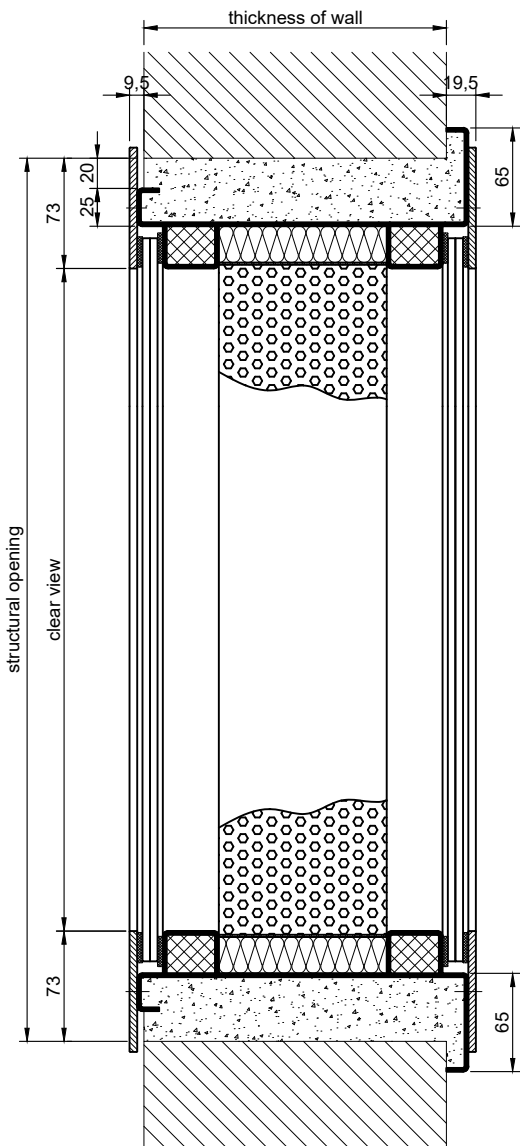

### Range of Dimension

Width from 400 mm to 4000 mm  
Height from 400 mm to 2000 mm

### Technical Specification and Tender Text

<b>Product:</b>	<b>SFB acoustic window</b> brand Buchele tested acc. to EN ISO 10140-2
<b>Window Type:</b>	<b>SFB 56</b>
<b>Sound Insulation <math>R_{w,P}</math></b>	<b>56 dB</b>
<b>Structural Opening:</b>	.... x .... mm
<b>Frame:</b>	4-sided circumferential rebated, one-piece encasing frame adapted to the wall thickness with visibly screwed glazing frames attached on both sides. With full-surface edge damping individually adapted to the wall thickness made of matt black coated perforated sheet with mineral fibre lining. The edge damping is fixed invisibly in the frame so that no visually disturbing elements affect the uniform appearance of the edge damping. On request, the visible area between the glazing can also be coated in other RAL colours.
<b>Glazing:</b>	Two acoustically separated, vertically mounted individual panes of laminated safety glass fixed in the frame in a double-sided foam rubber bed.
<b>Surface:</b>	Frame and glazing beads galvanized and coated with 2K-PUR primer (Very High Solid) similar to RAL 7035.

enacising frame

flush mounted